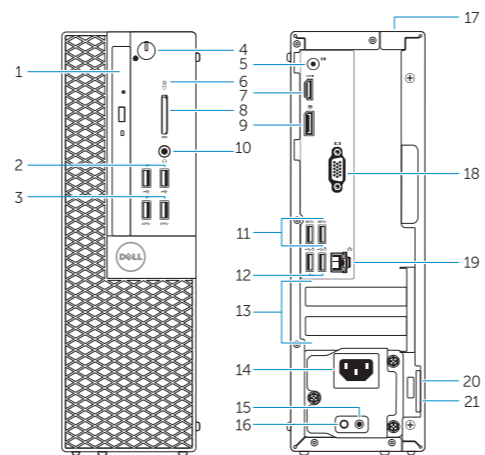

## Features

Fitur | Funciones | Tính năng | الميزات

1. Optical-drive bay
2. USB 2.0 connectors
3. USB 3.0 connectors
4. Power button/Power light
5. Line-out connector
6. Hard-drive activity light
7. HDMI connector
8. Memory card reader (optional)
9. DisplayPort connector
10. Headphone connector
11. USB 3.0 connectors
12. USB 2.0 connectors (Supports Smart Power On)
13. Expansion-card slots
14. Power connector